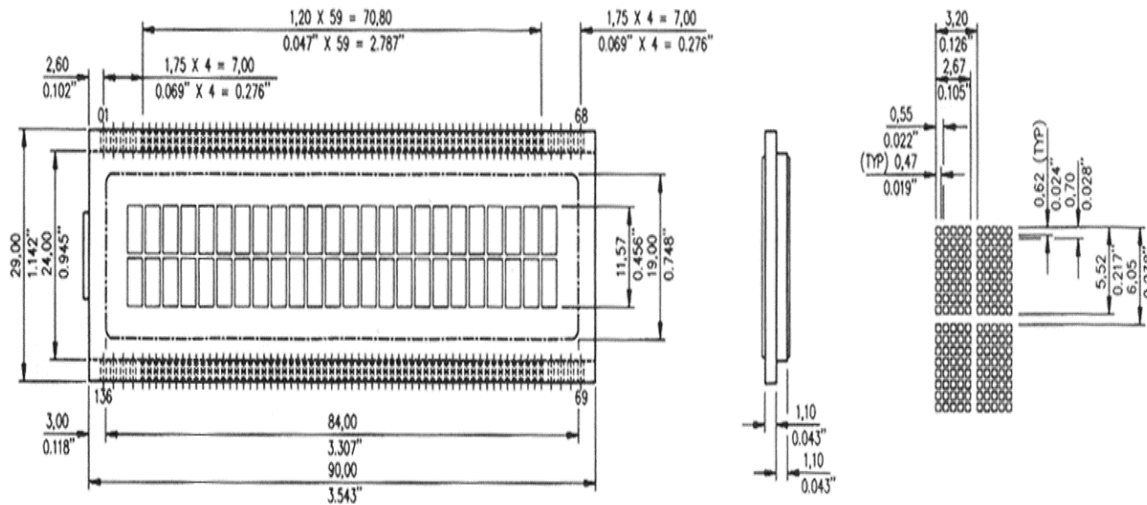

## 2 X 24 CHARACTER DOT MATRIX

FILL-END = MAX 10,00 X 1,00 (0.394" X 0.039")  
 DRIVER = HD44780, HD44100

I3387