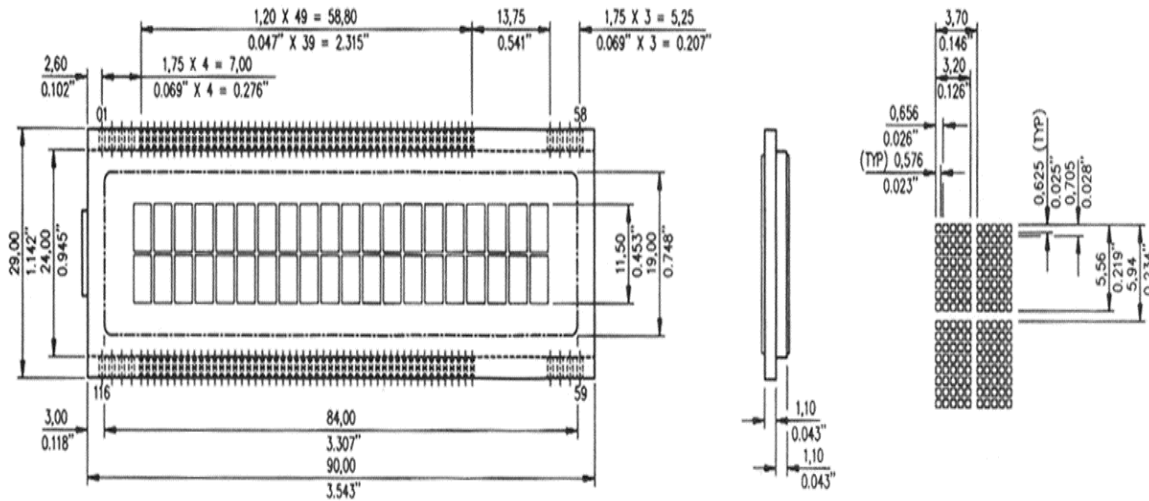

2 X 20 CHARACTER DOT MATRIX

FILL-END = MAX 10,00 X 1,00 (0.394" X 0.039")
 DRIVER = HD44780, HD44100

I3406